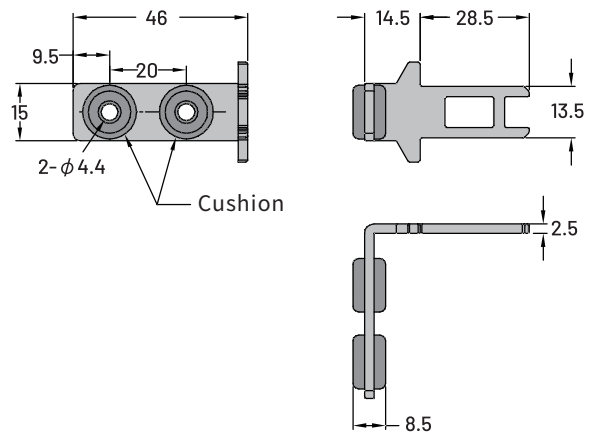

ZJP-K4s

Long L-type operating key-with cushion

SLB-D

SLC-D

SLD

SLAS-D

Naming rule

Product Family

Operating Key

Safety Latch

Official Website