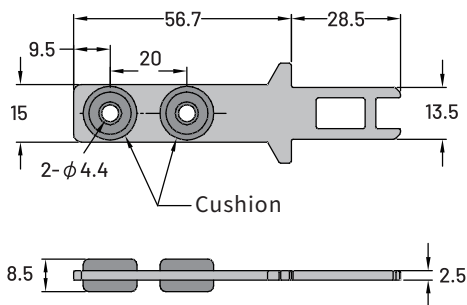

Safety Latch

ZJP-K3

Long T-type operating key

ZJP-K3s

Long T-type operating key-with cushion

ZJP-K4

Long L-type operating key

ZJP-K4s