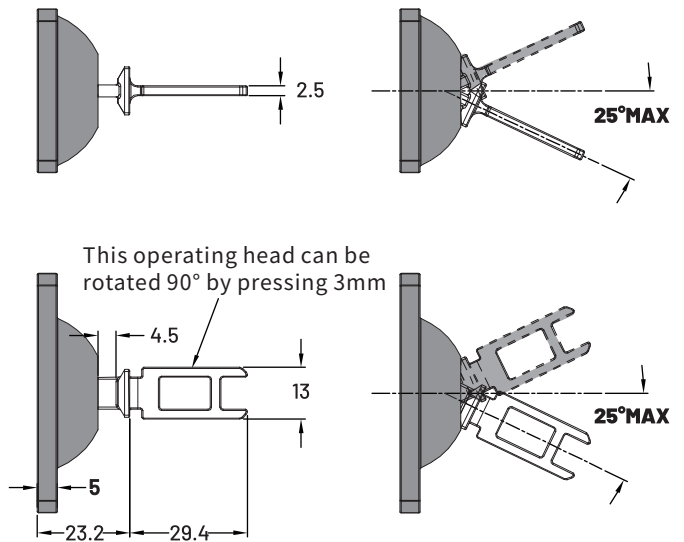

ZJP-K6

Horizontally/vertically adjustable key

Naming rule

Product Family

Operating Key

Safety Latch

ZJP-K8

Multi-function operating key