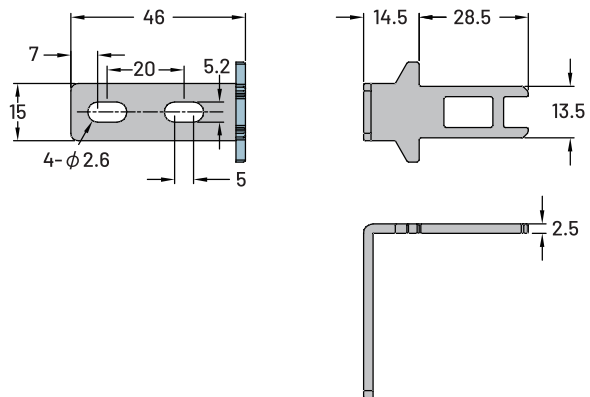

Safety Latch

ZJP-K3

Long T-type operating key

ZJP-K3s

Long T-type operating key-with cushion

ZJP-K4

Long L-type operating key

ZJP-K4s